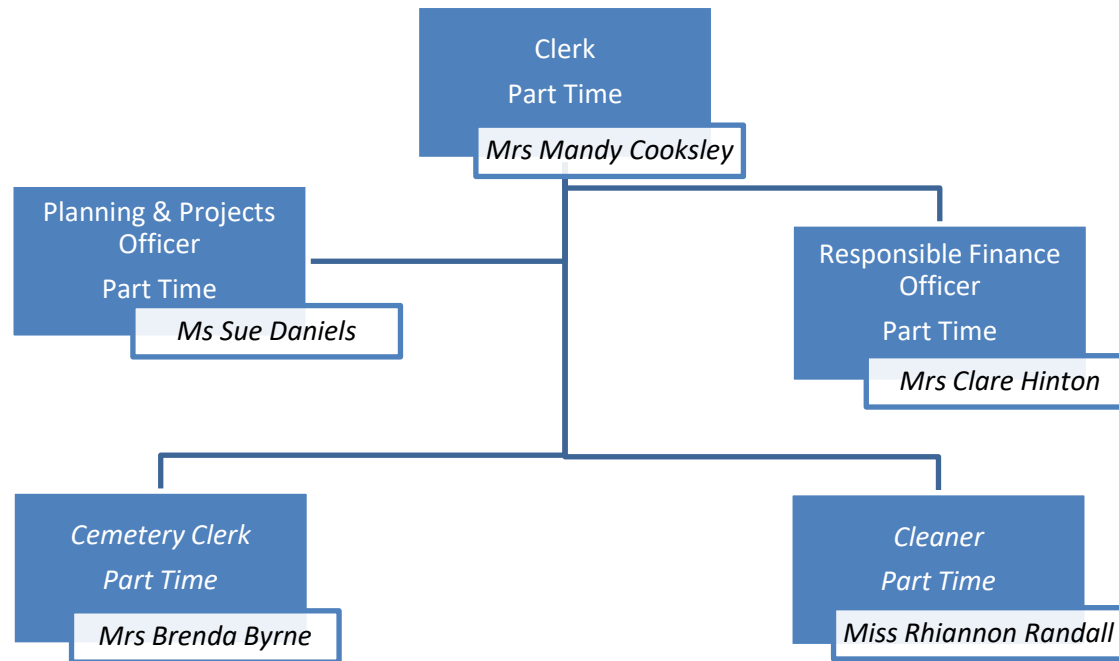

SHEDFIELD PARISH COUNCIL

(Incorporating the villages of Shedfield, Shirrell Heath and Waltham Chase)

Shedfield Parish Council's Organisational Structure

Correct as at Jan 19

Shedfield Parish Office, Upper Church Road, Shedfield, Southampton, Hampshire SO32 2JB